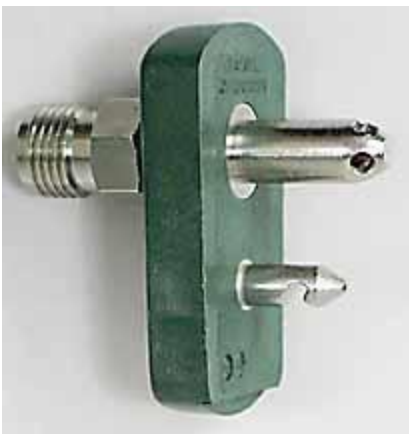

ITEM#

- PM3114 - CHEMETRON, O2, QUICK CONNECT X DISS MALE W/CHECK
- PM3214 - CHEMETRON, AIR, QUICK CONNECT X DISS MALE W/CHECK
- PM3314 - CHEMETRON, VACUUM, QUICK CONNECT X DISS MALE W/CHECK
- PM3414 - CHEMETRON, N2O, QUICK CONNECT X DISS MALE W/CHECK