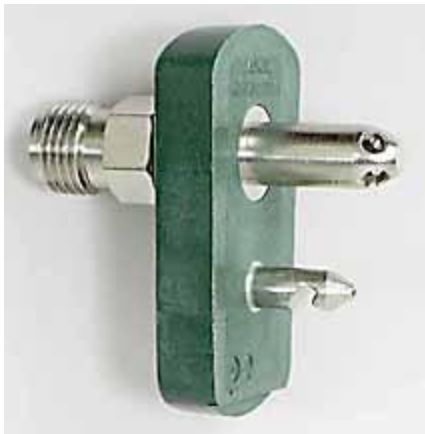

Chemetron Quick Connects

ITEM#

- PM3101 - CHEMETRON, O2, QUICK CONNECT X 1/8 NPT MALE
- PM3201 - CHEMETRON, AIR, QUICK CONNECT X 1/8 NPT MALE
- PM3301 - CHEMETRON, VACUUM, QUICK CONNECT X 1/8 NPT MALE
- PM3401 - CHEMETRON, N2O, QUICK CONNECT X 1/8 NPT MALE

ITEM#

- PM3102 - CHEMETRON, O2, QUICK CONNECT X 1/8 NPT FEMALE
- PM3202 - CHEMETRON, AIR, QUICK CONNECT X 1/8 NPT FEMALE
- PM3302 - CHEMETRON, VACUUM, QUICK CONNECT X 1/8 NPT FEMALE
- PM3402 - CHEMETRON, N2O, QUICK CONNECT X 1/8 NPT FEMALE

ITEM#

- PM3103 - CHEMETRON, O2, QUICK CONNECT X 1/4 NPT MALE
- PM3203 - CHEMETRON, AIR, QUICK CONNECT X 1/4 NPT MALE
- PM3303 - CHEMETRON, VACUUM, QUICK CONNECT X 1/4 NPT MLE
- PM3403 - CHEMETRON, N2O, QUICK CONNECT X 1/4 NPT MALE

ITEM#

- PM3111 - CHEMETRON, O2, QUICK CONNECT X HOSE BARB
- PM3211 - CHEMETRON, AIR, QUICK CONNECT X HOSE BARB
- PM3311 - CHEMETRON, VACUUM, QUICK CONNECT X HOSE BARB
- PM3411 - CHEMETRON, N2O, QUICK CONNECT X HOSE BARB